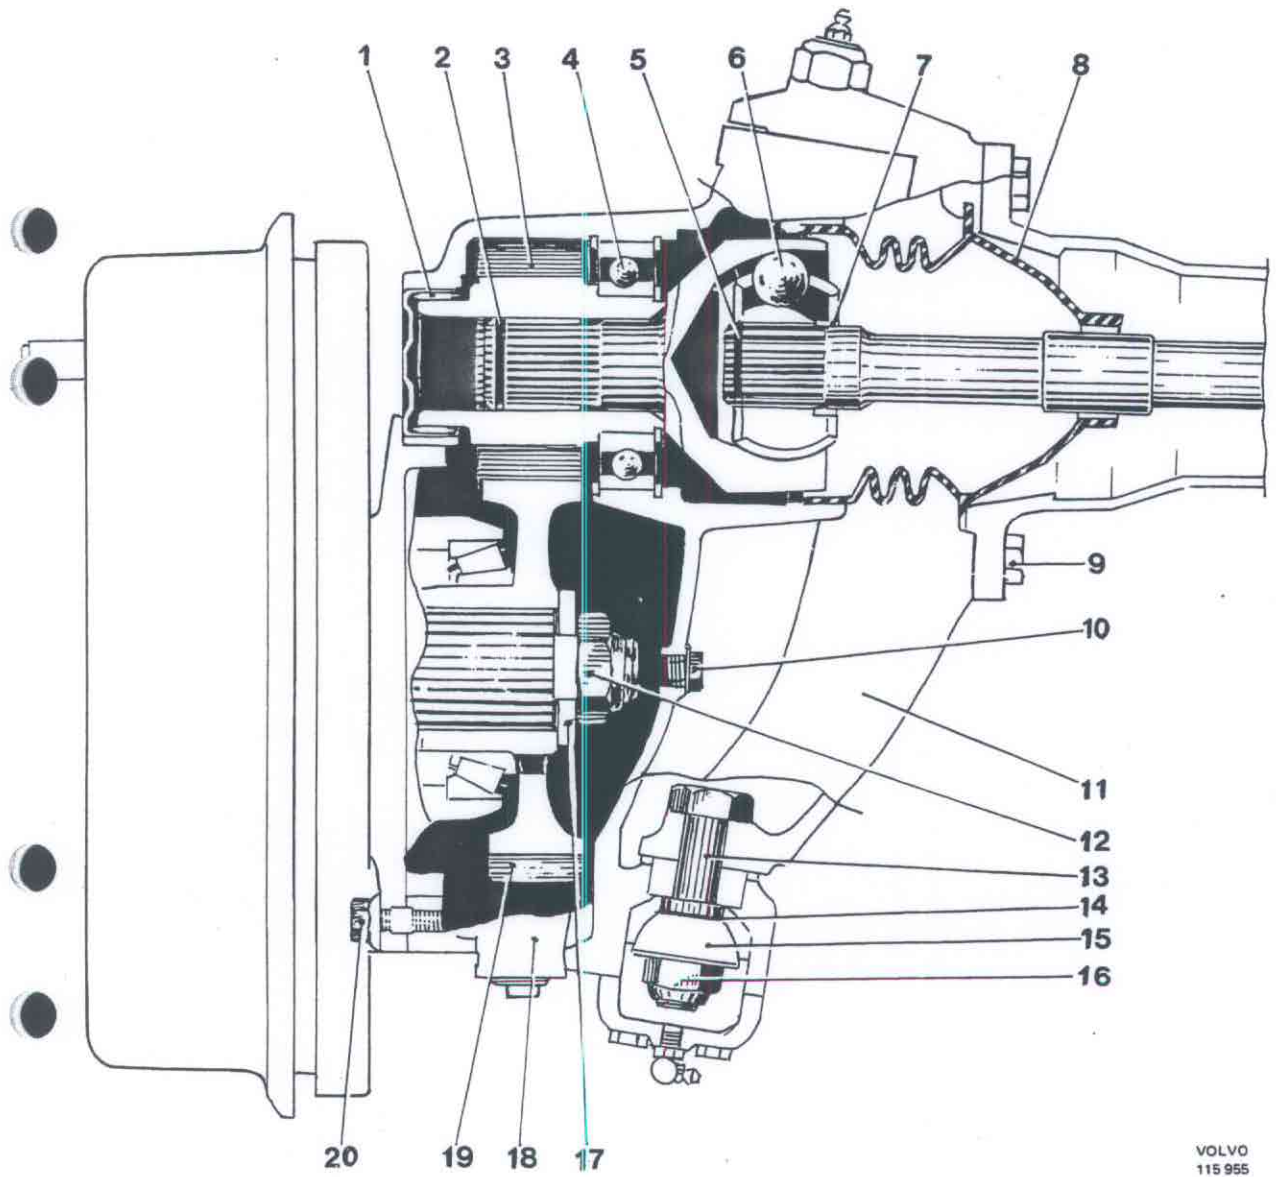

VOLVO  
115 957

**Illustration 46-B. Differential carriers**

**Differential carriers**

1. Nut
2. Flange
3. Flange seal
4. Seal
5. Oil deflector plate
6. Roller bearing, inner ring
7. Outer ring
8. Shims
9. Spacer ring
10. Carrier housing
11. Gear wheel (only 3-axle vehicle)
12. Spacer ring
13. Outer ring
14. Roller bearing, inner ring
15. Shims
16. Pinion
17. Adjuster nut
18. Outer ring
19. Roller bearing, inner ring
20. Crown wheel
21. Thrust washer, large
22. Differential gear, large
23. Differential gear, small
24. Thrust washer
25. Differential housing
26. Bolt
27. Bolt
28. Lock screw
29. Cap
30. Lock screw
31. Washer
32. Bolt

VOLVO  
115 964

- 1. front wheel
- 2. front wheel
- 3. front wheel
- 4. front wheel
- 5. front wheel
- 6. front wheel
- 7. front wheel
- 8. front wheel
- 9. front wheel
- 10. front wheel
- 11. front wheel
- 12. front wheel
- 13. front wheel
- 14. front wheel
- 15. front wheel
- 16. front wheel
- 17. front wheel
- 18. front wheel
- 19. front wheel
- 20. front wheel
- 21. front wheel
- 22. front wheel
- 23. front wheel
- 24. front wheel
- 25. front wheel
- 26. front wheel
- 27. front wheel
- 28. front wheel
- 29. front wheel
- 30. front wheel

**Illustration 46-C. Wheel carriers front**

**Wheel carriers**

1. Needle bearing
2. Circlip
3. Gear wheel
4. Ball bearing
5. Circlip
6. Drive shaft joint
7. Spacer ring
8. Rubber bellows
9. Bolt
10. Bolt
11. Knuckle casing
12. Nut
13. Bolt
14. Shims
15. Ball shell
16. Nut
17. Washer
18. Wheel carrier housing
19. Worm gear
20. Nut